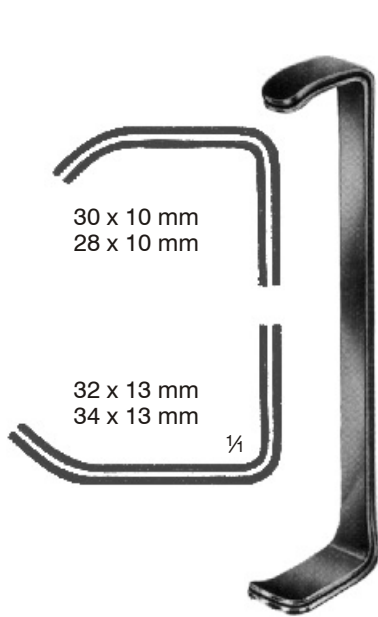

1/4
HB 2926-06

1/4
HB 2927-03

1/4
HB 2927-06

Volkmann
11,5 cm/4½"

Strandell-Stille

HB 2930-01
19,0 cm/7½"

Strandell-Stille

HB 2930-02
19,0 cm/7½"

Baby-Senn-Miller
 15,5 cm/6"

HB 3153-01

scharf
 sharp
 pointu
 agudo

HB 3153-02

stumpf
 blunt
 mousse
 romo

Ragnell-Davis

HB 3154
 14,0 cm/5½"

Senn-Miller
 16,0 cm/6¼"

HB 3155
 scharf
 sharp
 pointu
 agudo

HB 3156
 stumpf
 blunt
 mousse
 romo

Senn-Green
 15,0 cm/6"

HB 3157
 20 x 6 mm

HB 3158
 10 x 6 mm

30 x 10 mm
28 x 10 mm

32 x 13 mm
34 x 13 mm

Farabeuf
12,0 cm/4¾"

HB 3160
Satz, set
jeu, juego

28 x 16 mm
24 x 16 mm

28 x 16 mm
32 x 16 mm

Farabeuf
15,0 cm/6"

HB 3161
Satz, set
jeu, juego

25 x 12 mm
20 x 12 mm

30 x 16 mm
35 x 16 mm

Collin
15,0 cm/6"