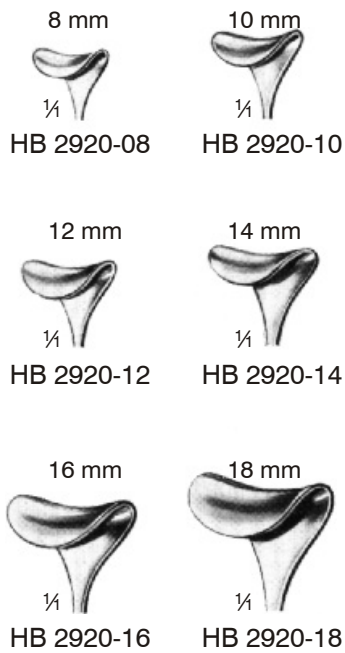

Wundhaken, Wundsperrer
Retractors
Ecarteurs
Separadores

Wundhaken
 Retractors
 Ecarteurs
 Separadores

16,0 cm/6½"

16,0 cm/6½"
 flexibel
 flexible
 flexible
 flexible

16,0 cm/6½"

Meyerding
18,0 cm/7"

Fig. 1
HB 2919-01

Fig. 2
HB 2919-02

Fig. 3
HB 2919-03

10 x 3 mm

Fig. 4
HB 2919-04

7 x 4 mm

Fig. 5
HB 2919-05

10 x 4 mm

Fig. 6
HB 2919-06

1/2

Cushing
 20,0 cm/8"

1/2

Cushing
 24,0 cm/9 1/2"

**Wundhaken
Retractors
Ecarteurs
Separadores**

HB 2922
20,0 cm/8"

Crile
HB 2923
11,0 cm/4 1/4"

Klapp
17,5 cm/7"

1/4
HB 2926-06

1/4
HB 2927-03

1/4
HB 2927-06

Volkmann
11,5 cm/4½"

Strandell-Stille

HB 2930-01
19,0 cm/7½"

Strandell-Stille

HB 2930-02
19,0 cm/7½"