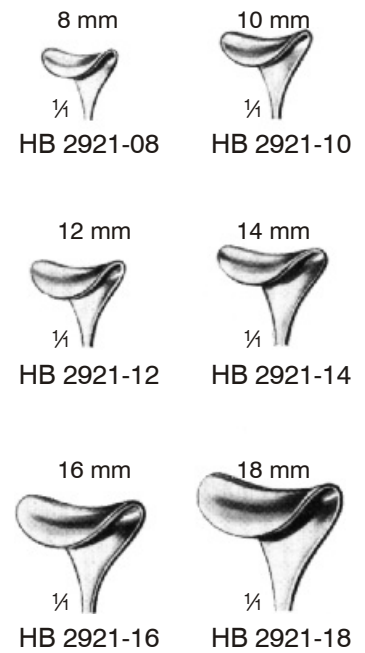

Wundhaken, Wundsperrer
Retractors
Ecarteurs
Separadores

Wundhaken
 Retractors
 Ecarteurs
 Separadores

16,0 cm/6½"

16,0 cm/6½"
 flexibel
 flexible
 flexible
 flexible

16,0 cm/6½"

Meyerding
18,0 cm/7"

Fig. 1
HB 2919-01

Fig. 2
HB 2919-02

Fig. 3
HB 2919-03

10 x 3 mm

Fig. 4
HB 2919-04

7 x 4 mm

Fig. 5
HB 2919-05

10 x 4 mm

Fig. 6
HB 2919-06

1/2

Cushing
 20,0 cm/8"

1/2

Cushing
 24,0 cm/9 1/2"

**Wundhaken
Retractors
Ecarteurs
Separadores**

HB 2922
20,0 cm/8"

Crile
HB 2923
11,0 cm/4 1/4"

Klapp
17,5 cm/7"