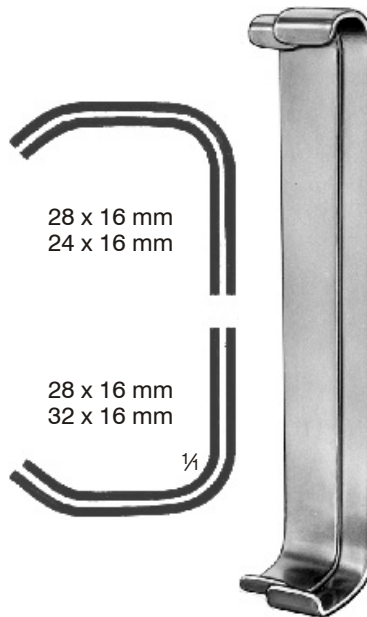

1/4
HB 2926-06

1/4
HB 2927-03

1/4
HB 2927-06

Volkmann
11,5 cm/4½"

Strandell-Stille

HB 2930-01
19,0 cm/7½"

Strandell-Stille

HB 2930-02
19,0 cm/7½"

Baby-Senn-Miller
 15,5 cm/6"

HB 3153-01

scharf
 sharp
 pointu
 agudo

HB 3153-02

stumpf
 blunt
 mousse
 romo

Ragnell-Davis

HB 3154
 14,0 cm/5½"

Senn-Miller
 16,0 cm/6¼"

HB 3155
 scharf
 sharp
 pointu
 agudo

HB 3156
 stumpf
 blunt
 mousse
 romo

Senn-Green
 15,0 cm/6"

HB 3157
 20 x 6 mm

HB 3158
 10 x 6 mm

30 x 10 mm
28 x 10 mm

32 x 13 mm
34 x 13 mm

Farabeuf
12,0 cm/4¾"

HB 3160
Satz, set
jeu, juego

28 x 16 mm
24 x 16 mm

28 x 16 mm
32 x 16 mm

Farabeuf
15,0 cm/6"

HB 3161
Satz, set
jeu, juego

25 x 12 mm
20 x 12 mm

30 x 16 mm
35 x 16 mm

Collin
15,0 cm/6"