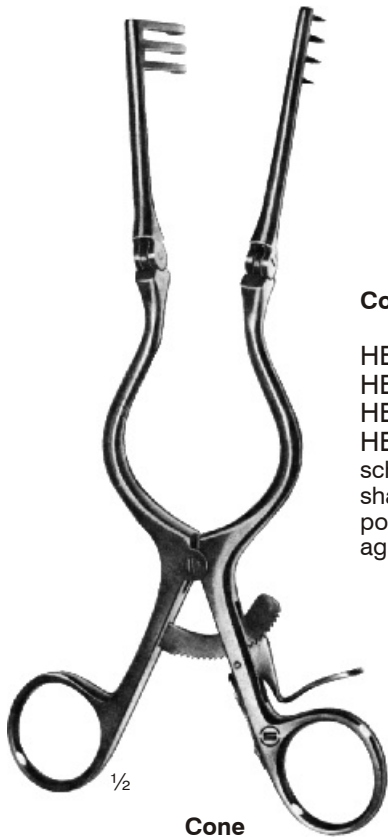

Plester
 13,0 cm/5"

HB 3206-02
 stumpf
 blunt
 mousse
 romo

HB 3207
 stumpf
 blunt
 mousse
 romo

Plester
 11,0 cm/4¼"

HB 3208
 stumpf
 blunt
 mousse
 romo

Plester
 11,0 cm/4¼"

Cone

HB 3210-01 13,0 cm/5"
 HB 3211-01 16,5 cm/6½"
 HB 3212-01 20,0 cm/8"
 HB 3213-01 25,0 cm/9½"
 scharf
 sharp
 pointu
 agudo