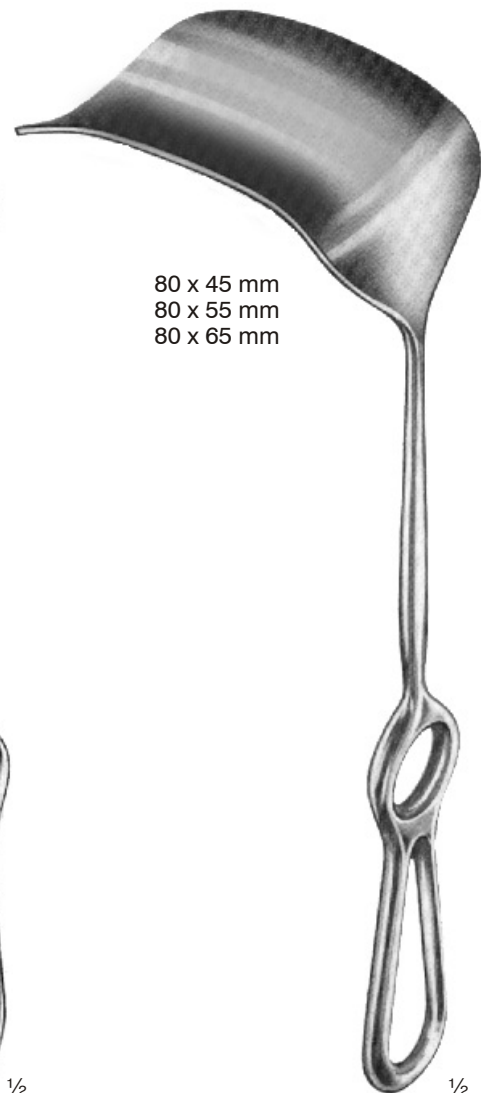

Kocher
23,5 cm/9 1/4"

80 x 45 mm
80 x 55 mm
80 x 65 mm

1/2

Kocher
25,0 cm/10"

HB 3118-01 80 x 45 mm
HB 3118-02 80 x 55 mm
HB 3118-03 80 x 65 mm