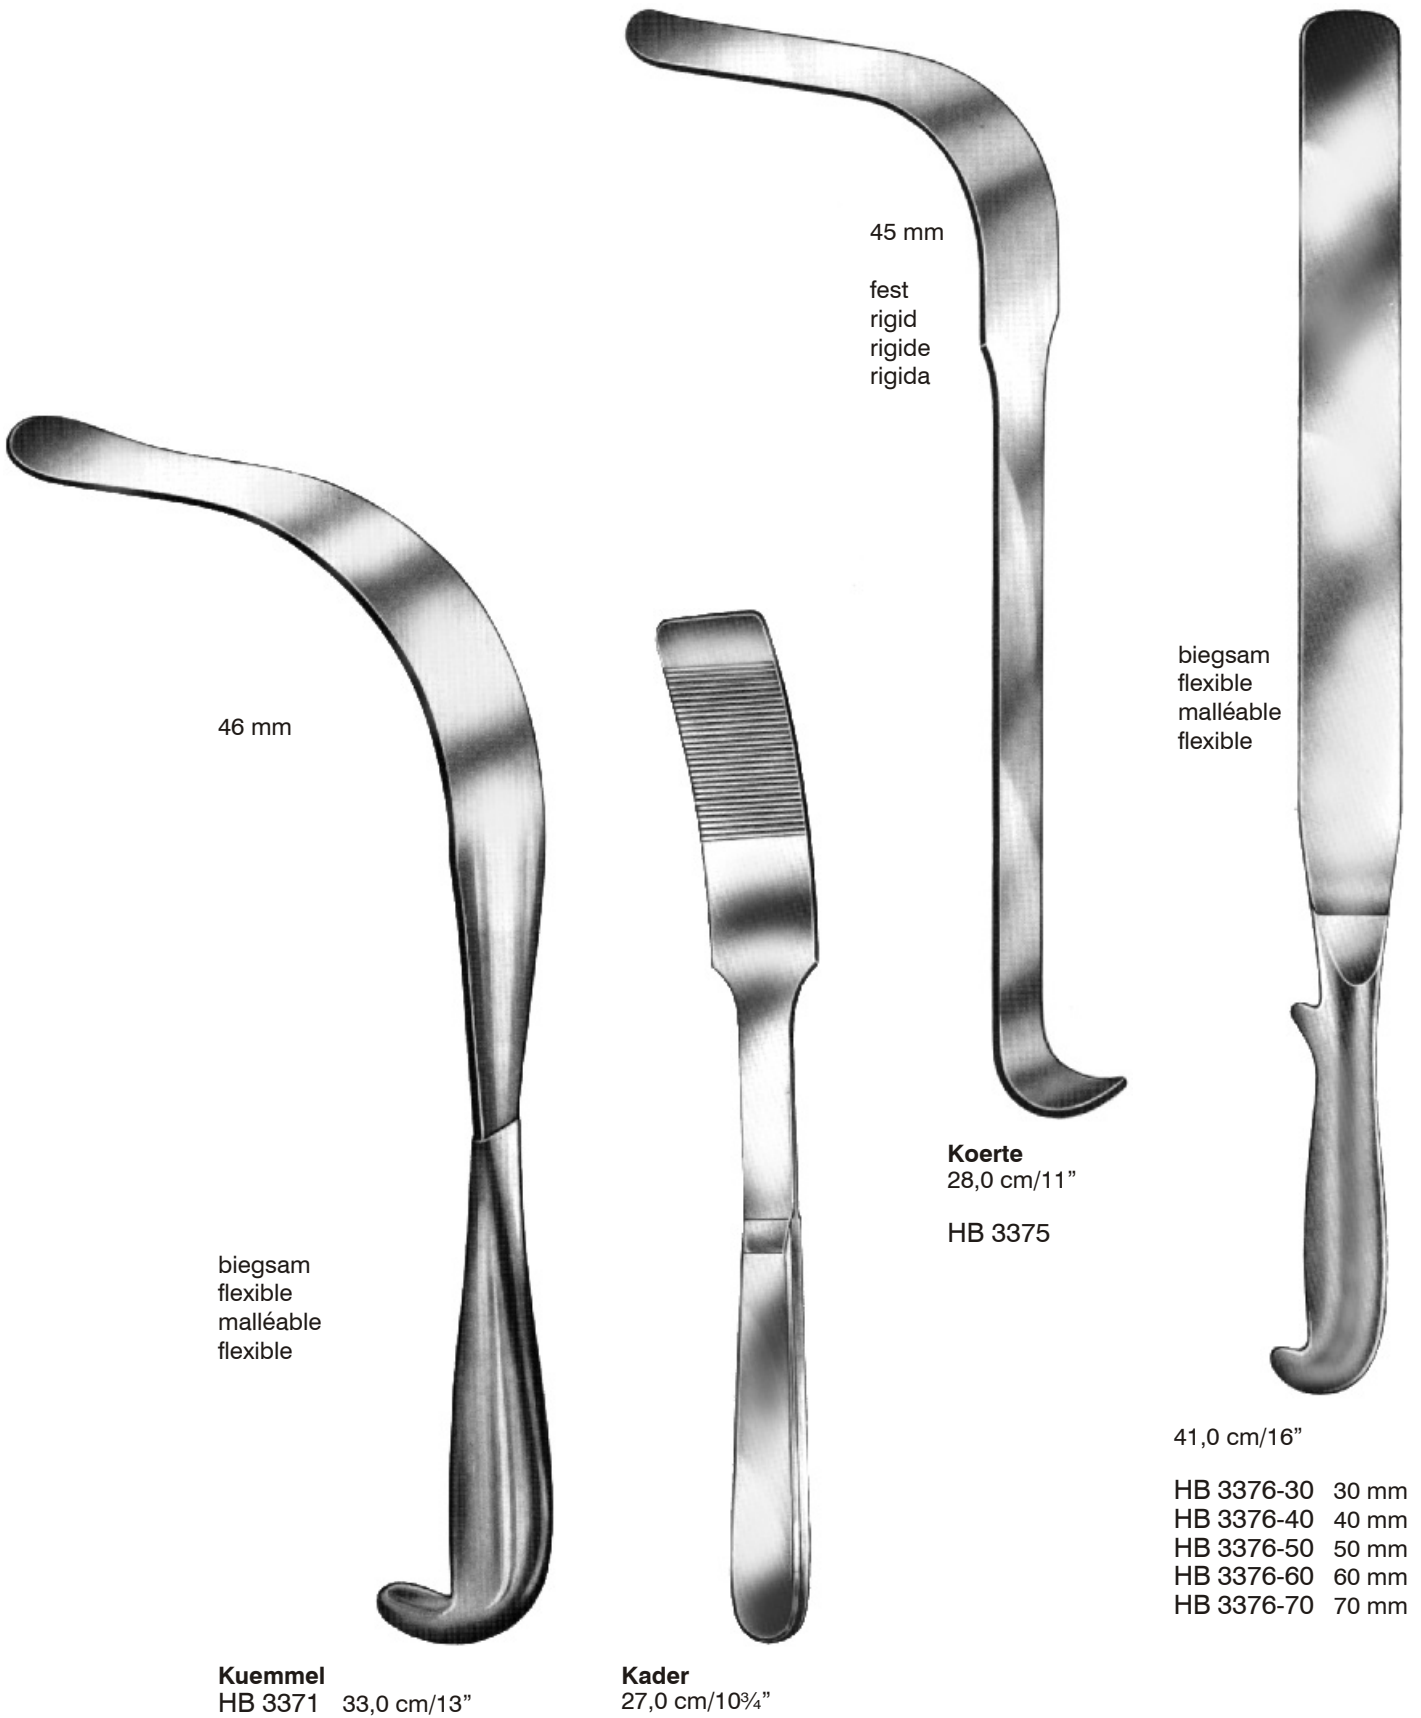

biegsam, flexible, malléable, flexible

Haberer

HB 3365	HB 3366
28,0 cm/11"	30,0 cm/12"
25 x 30 mm	37 x 45 mm

Reverdin

HB 3367
 28,5 cm/11¼"
 65 x 45 mm

biegsam, flexible, malléable, flexible

HB 3368-06	20,0 cm/8"	6 mm	HB 3368-17	20,0 cm/8"	17 mm
HB 3368-09	20,0 cm/8"	9 mm	HB 3368-20	20,0 cm/8"	20 mm
HB 3368-12	20,0 cm/8"	12 mm	HB 3368-25	20,0 cm/8"	25 mm

46 mm

biegsam
flexible
malléable
flexible

Kuemmel
HB 3371 33,0 cm/13"

45 mm

fest
rigid
rigide
rigida

Koerte
28,0 cm/11"

HB 3375

biegsam
flexible
malléable
flexible